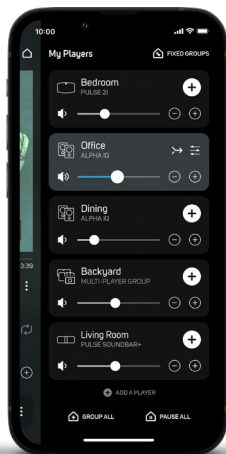

Features & Details

- 4" polypropylene mid-bass driver with steel basket and rubber surround
- 0.75" aluminum dome tweeter with neodymium magnet and ferrofluid cooling
- Fully active design, with DSP crossover and dedicated amplifiers for each driver: 60W for each woofer and 30W for each tweeter
- Tuned port and DSP-enabled bass extension for excellent LF performance
- Low-latency wireless connection between the primary and secondary speakers for tangle-free installation
- Ethernet, Wi-Fi, and Bluetooth connectivity
- Built-in network streamer based on the award-winning BluOS multi-room music platform
- Integrated support for more than 20 streaming services, including several that offer lossless and high-resolution audio
- Music can be played through as many as 63 additional BluOS-enabled components
- Audiophile-grade DAC with maximum resolution of 24-bit/192kHz
- MQA decoding and rendering capability for high-res streaming from Tidal
- Apple AirPlay 2 support for streaming from iPhones, iPads, and Macs
- Spotify Connect and Tidal Connect
- MM phono, HDMI eARC, optical, and auxiliary inputs
- USB port for connecting an external drive containing music files
- Subwoofer output with DSP-enabled low-pass and high-pass filters
- Support for Control4, Crestron, ELAN, RTI, and URC home-control systems
- IR learning capability for operating the Alpha iQ with harmonized remote controls
- Support for Alexa, Google Assistant, and Apple Siri voice control

PSBSPEAKERS.COM

All specifications are subject to change without notice. PSB Speakers will not assume any liability for errors in this brochure which may result in errors being made by retailers, custom installers, cabinet makers or other end users based on information contained in this document. PSB, PSB Speakers, and Alpha are trademarks of, or used under license by, PSB Speakers, a division of Lenbrook Industries Limited. All rights reserved. No part of this publication may be reproduced, stored or transmitted in any form whatsoever without the written permission of PSB Speakers. 21-018 © 2022 PSB Speakers